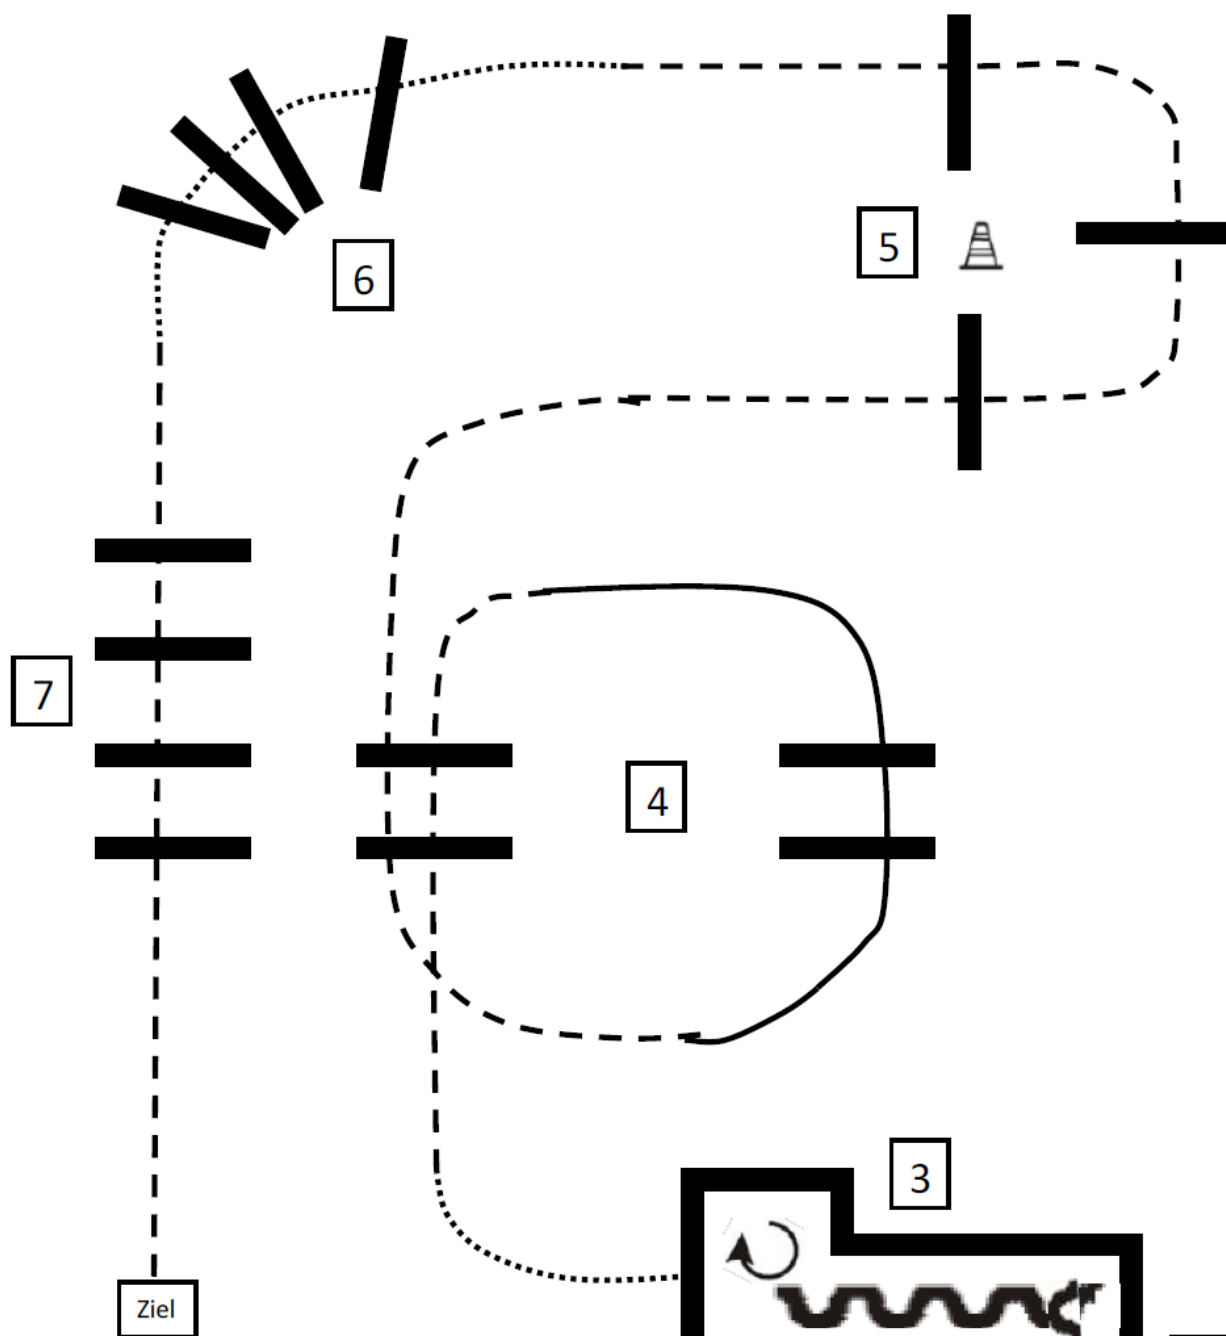

LK 4 A/B TH

- 1 Walk In, Tor
- 2 Back Up
- 3 Box Turn 180° left or right, Walk Out
- 4 Jog Over, Lope Over RL, Jog Over
- 5 Jog Over
- 6 Walk Over
- 7 Jog Over