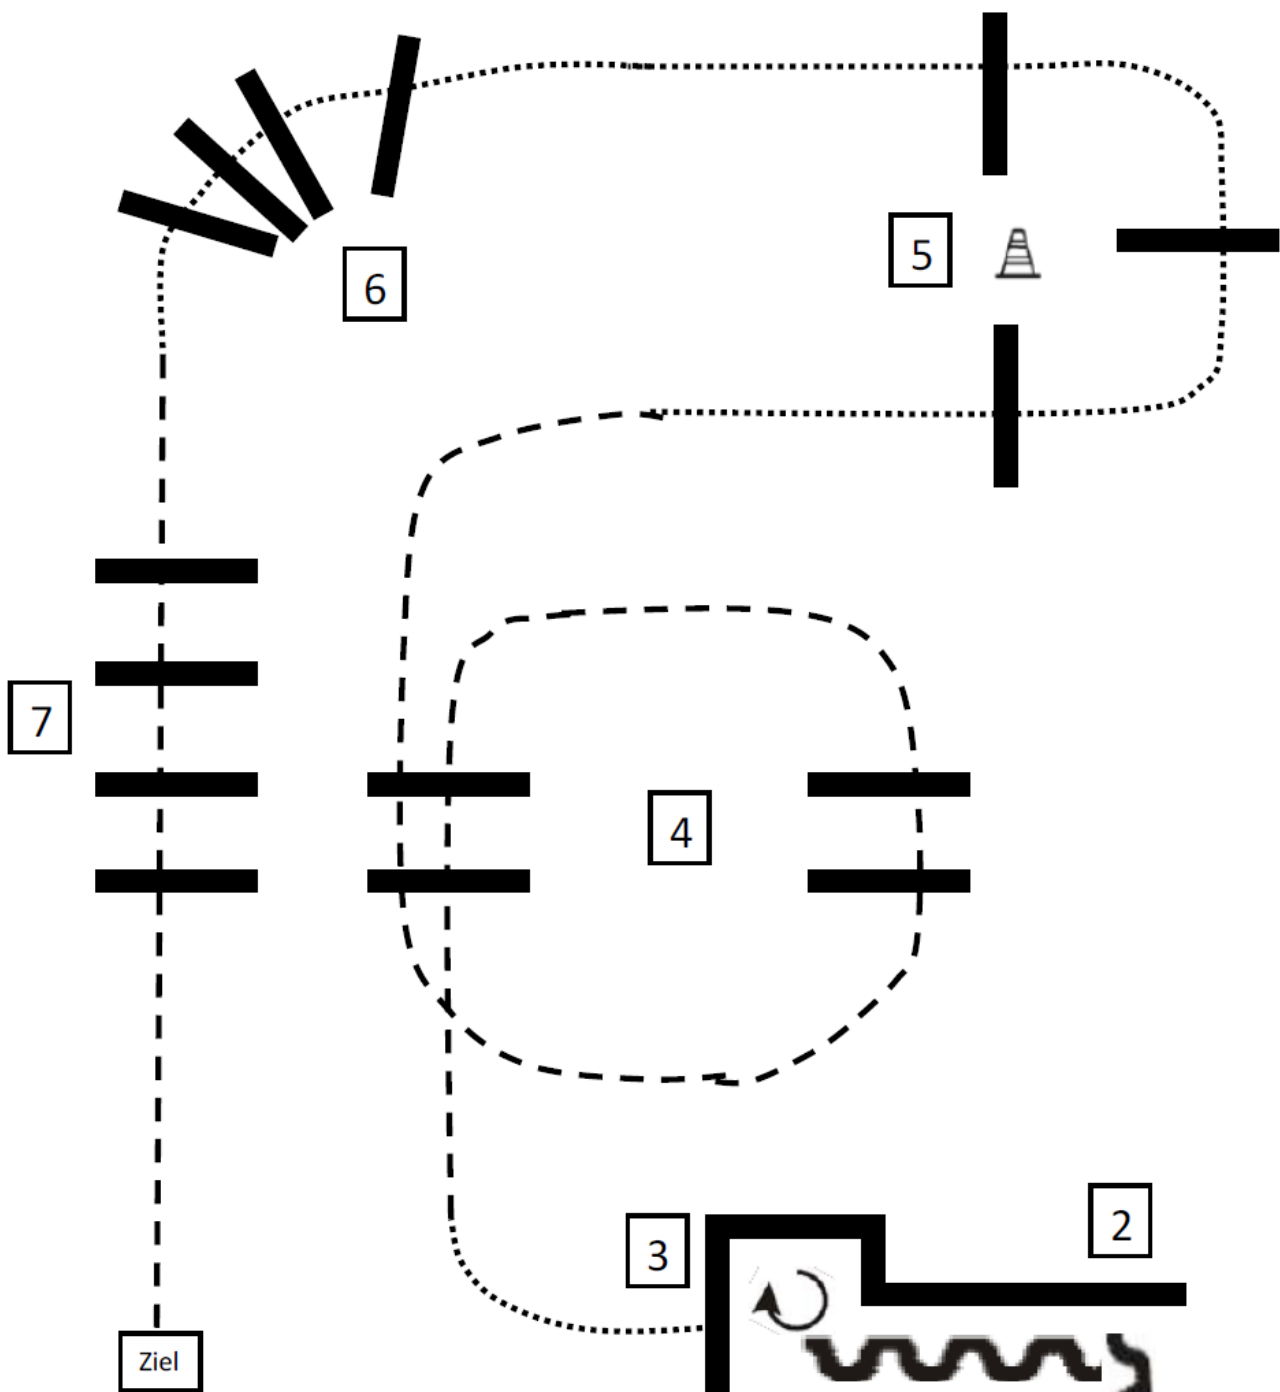

Erklärung:

Sprung sollte 20 cm bis 40 cm hoch sein
(erhöhte Stange, Cavaletti, o.ä.).

LK 1 A TH sen

LK 1/2 B TH; LK 1/2 TH jun; LK 2 A TH sen

LK 3 A/B TH

- 1 Walk In, Tor
- 2 Back Up
- 3 Box Turn 540° left or right, Walk Out
- 4 Lope Over RL, Jog Over
- 5 Jog Over
- 6 Walk Over
- 7 Jog Over

	Back Up
	Walk
	Jog
	Lope

LK 4 A/B TH

- 1 Walk In, Tor
- 2 Back Up
- 3 Box Turn 180° left or right, Walk Out
- 4 Jog Over, Lope Over RL, Jog Over
- 5 Jog Over
- 6 Walk Over
- 7 Jog Over

WT Trail

- 1 Walk In, Tor
- 2 Back Up
- 3 Box Turn 180° left or right, Walk Out
- 4 Jog Over
- 5 Walk Over
- 6 Walk Over
- 7 Jog Over

M-LK 1/2 A TH sen; M-LK 1/2 B TH

Qualipattern TH 2017 #1: LK 1/2 A/B sen.

03/2017

- 1) Walk in, box 360 right.
- 2) Ropegate with pole.
- 3) Back up.
- 4) Box 540 left, jog out.
- 5) Lope over.
- 6) Jog over.
- 7) Walk over.
- 8) Lope over, walk, stop.