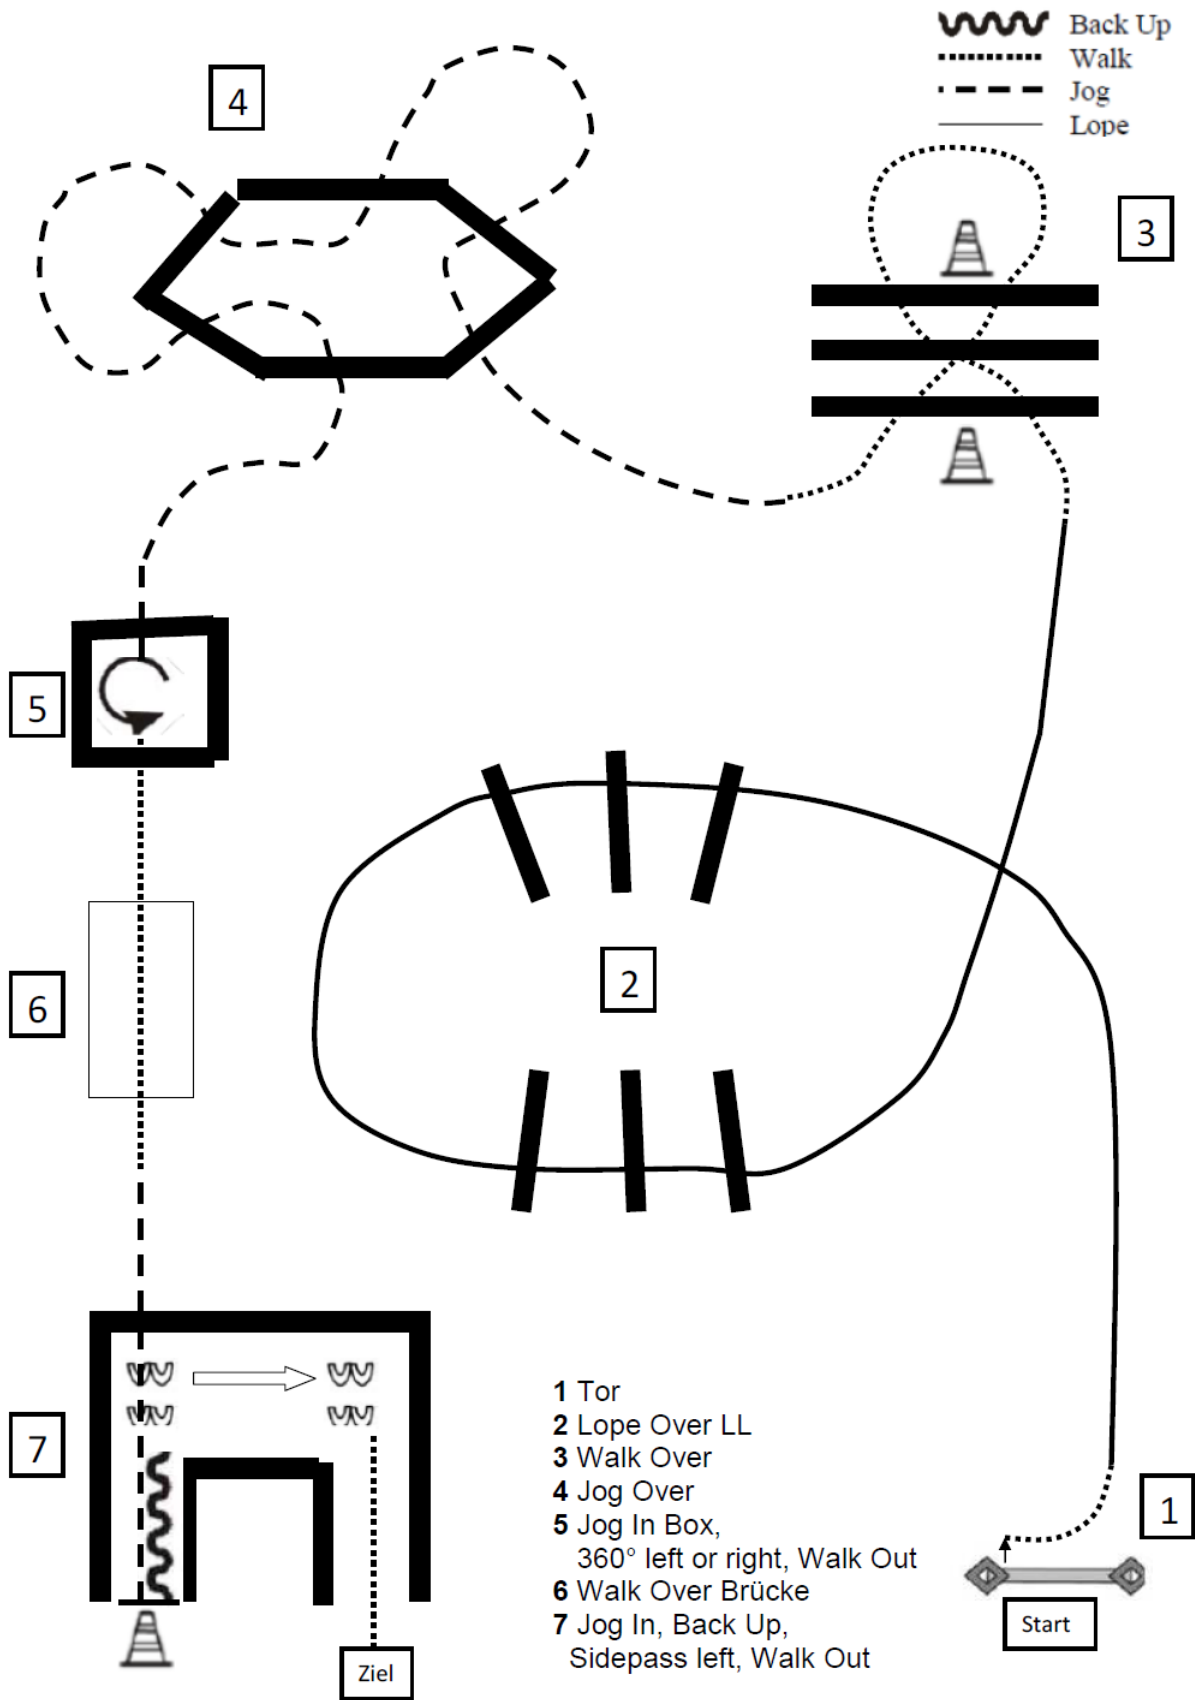

Mannschaft TH

Teilnehmerliste

	Reiter	LV/LK	Pferd	Geschl./Rasse	Geb.jahr
1	Förster, Kerstin	SACHS/LK 2A	Apollo	Wallach/Hal	1995
2	Förster, Kerstin	SACHS/LK 2A	Jaecob Reburg	Wallach/PH	2002
3	Niederschuh, Sandra	THÜR/LK 3A	Joy`s Red Rock	Wallach/WGP	2006
4	Winter, Herbert	SACHS/LK 1A	Bueno Smokin Curtis	Wallach/QH	2011
5	Ziegler, Jessica	SA/AN/LK 1A	Miss Cody Chex	Stute/QH	2012
6	Neff, Samantha	B/BRA, THÜR/LK 1A	Hint Sugar Donald	Wallach/QH	2002
7	Steidl, Maria	SACHS/LK 2A	Barneys Miss Royal	Stute/PH	2003
8	Siebert, Josephin	SA/AN/LK 3B	TD Kings Cool Man	Wallach/QH	2007
9	Clement, Carolina	SACHS/LK 1B	A Bright Deal	Wallach/PH	2010
10	Clement, Carolina	SACHS/LK 1B	Infinity Whiz	Stute/QH	2009
11	Clement, Elisa	SACHS/LK 3B	A Bright Deal	Wallach/PH	2010
12	Clement, Elisa	SACHS/LK 3B	Infinity Whiz	Stute/QH	2009
13	Kloppfleisch, Susann	THÜR/LK 3A	Mr. Rio Dee Bar	Wallach/QH	2001
14	Koppenhagen, Nadin	THÜR/LK 3A	Mr. Bean	Wallach/QH	2010
15	Wendt, Stefanie	SACHS/LK 1A	Peppys Golden Olena	Stute/QH	2004
16	Haug, Philipp Martin	SACHS/LK 1A	Greyhoundstepforchic	Hengst/QH	2013
17	Haug, Philipp Martin	SACHS/LK 1A	Classic Collin Hood	Hengst/QH	2012
18	Haug, Philipp Martin	SACHS/LK 1A	Leos Eternal Norfleet	Hengst/PH	2009
19	Petrov, Joy	LK 5B	Smart Royal Player	Wallach/QH	2000
20	Kümpel, Anke Geraldine	SACHS/LK 2A	Smoking White Face	Wallach/QH	2007
21	Petrov, Alida	SACHS/LK 2A	Smart Royal Player	Wallach/QH	2000
22	Hellwig, Mia Helene	LK 5B	Peppys Golden Olena	Stute/QH	2004
23	Libuschewski, Tobias	SACHS/LK 2B	FRS Tibullo	Wallach/QH	2003
24	Lik, Thomas	SACHS/LK 1A	Charleys Bueno Chex	Wallach/QH	2013
25	Kirchner, Katrin	SACHS/LK 3A	Junes Spinning Storm	Wallach/QH	1997
26	Kirchner, Matthias	SACHS/LK 2A	Junes Spinning Storm	Wallach/QH	1997
27	Wolf, Victoria	SACHS/LK 3A	Santana Q	Wallach/IC	2007
28	Gilsbach, Kerstin	SA/AN/LK 2A	LDR Gun Of Enterprise	Hengst/QH	2007
29	Gilsbach, Kerstin	SA/AN/LK 2A	LDR Docs Moon Lena	Hengst/PH	2005
30	Hoffmann, Giuliana	SACHS/LK 3B	Doubled Emphasis	Wallach/PH	1993
31	Hartmann, Lisa	SACHS/LK 4A	Hollywoods Girl	Stute/WEL-	2005
32	Schumann, Laura	SACHS/LK 1B	Little Pepper Spirit	Wallach/QH	2011
33	Schumann, Laura	SACHS/LK 1B	Mr Hollywood Rocket	Wallach/QH	2000
34	Schumann, Laura	SACHS/LK 1B	Duallywood Andaure	Wallach/QH	2003
35	Krause, Elsa	LK 5B	Mr Hollywood Rocket	Wallach/QH	2000
36	Binnewies, Simone	SACHS/LK 4A	Grays Superstar Girl	Stute/QH	2001
37	Hesse, Heiko	THÜR/LK 2A	Spark Spook	Stute/QH	2013
38	Hesse, Heiko	THÜR/LK 2A	SR Wisser Than You	Wallach/QH	2013
39	Hesse, Julius	THÜR/LK 3B	Spookanne	Stute/QH	2006
40	Till, Maria Theresia	SACHS/LK 1A	Grays Superstar Girl	Stute/QH	2001
41	Till, Maria Theresia	SACHS/LK 1A	Mr Hollywood Rocket	Wallach/QH	2000
42	Till, Maria Theresia	SACHS/LK 1A	Duallywood Andaure	Wallach/QH	2003
43	Constantin, Cindy	SACHS/LK 3B	Mitos Honeymoon	Stute/PH	2001
44	Hartmann, Luisa	SACHS/LK 4A	A Beautiful Choice	Stute/PHM	2012
45	Wunderlich, Marlen	LK 5B	Tamulena Pep	Stute/QH	2000
46	Lehmann, Sabrina	SACHS/LK 4B	IHR Mighty B Pride	Wallach/APP	2010
47	Lehmann, Sabrina	SACHS/LK 4B	KH Whiz Master	Wallach/QH	2010
48	Metzner, John	SACHS/LK 2A	KH Whiz Master	Wallach/QH	2010
49	Päßler, Jessica	SACHS/LK 4B	B Bubblegun	Stute/PH	2008
50	Wermann, Leonie	SACHS/LK 4B	Little Pepper Spirit	Wallach/QH	2011