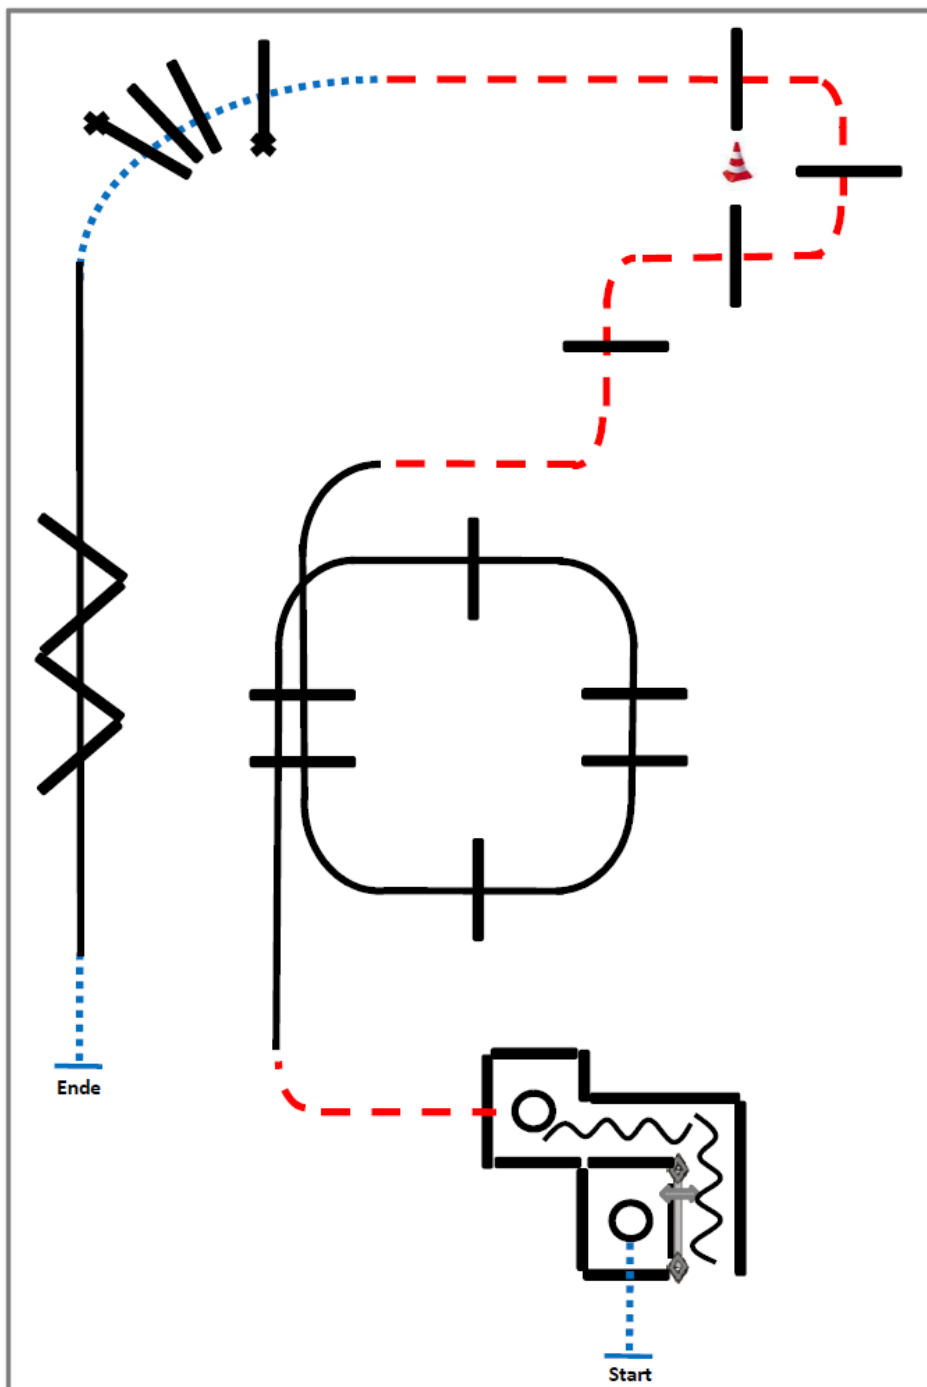

Erklärung:

Sprung sollte 20 cm bis 40 cm hoch sein
(erhöhte Stange, Cavaletti, o.ä.).

LK 1 A TH sen

LK 1/2 B TH; LK 1/2 TH jun; LK 2 A TH sen

LK 3 A/B TH

- 1 Walk In, Tor
- 2 Back Up
- 3 Box Turn 540° left or right, Walk Out
- 4 Lope Over RL, Jog Over
- 5 Jog Over
- 6 Walk Over
- 7 Jog Over

	Back Up
	Walk
	Jog
	Lope

LK 4 A/B TH

- 1 Walk In, Tor
- 2 Back Up
- 3 Box Turn 180° left or right, Walk Out
- 4 Jog Over, Lope Over RL, Jog Over
- 5 Jog Over
- 6 Walk Over
- 7 Jog Over

WT Trail

- 1 Walk In, Tor
- 2 Back Up
- 3 Box Turn 180° left or right, Walk Out
- 4 Jog Over
- 5 Walk Over
- 6 Walk Over
- 7 Jog Over

M-LK 1/2 A TH sen; M-LK 1/2 B TH

Qualipattern TH 2017 #1: LK 1/2 A/B sen.

03/2017

- 1) Walk in, box 360 right.
- 2) Ropegate with pole.
- 3) Back up.
- 4) Box 540 left, jog out.
- 5) Lope over.
- 6) Jog over.
- 7) Walk over.
- 8) Lope over, walk, stop.