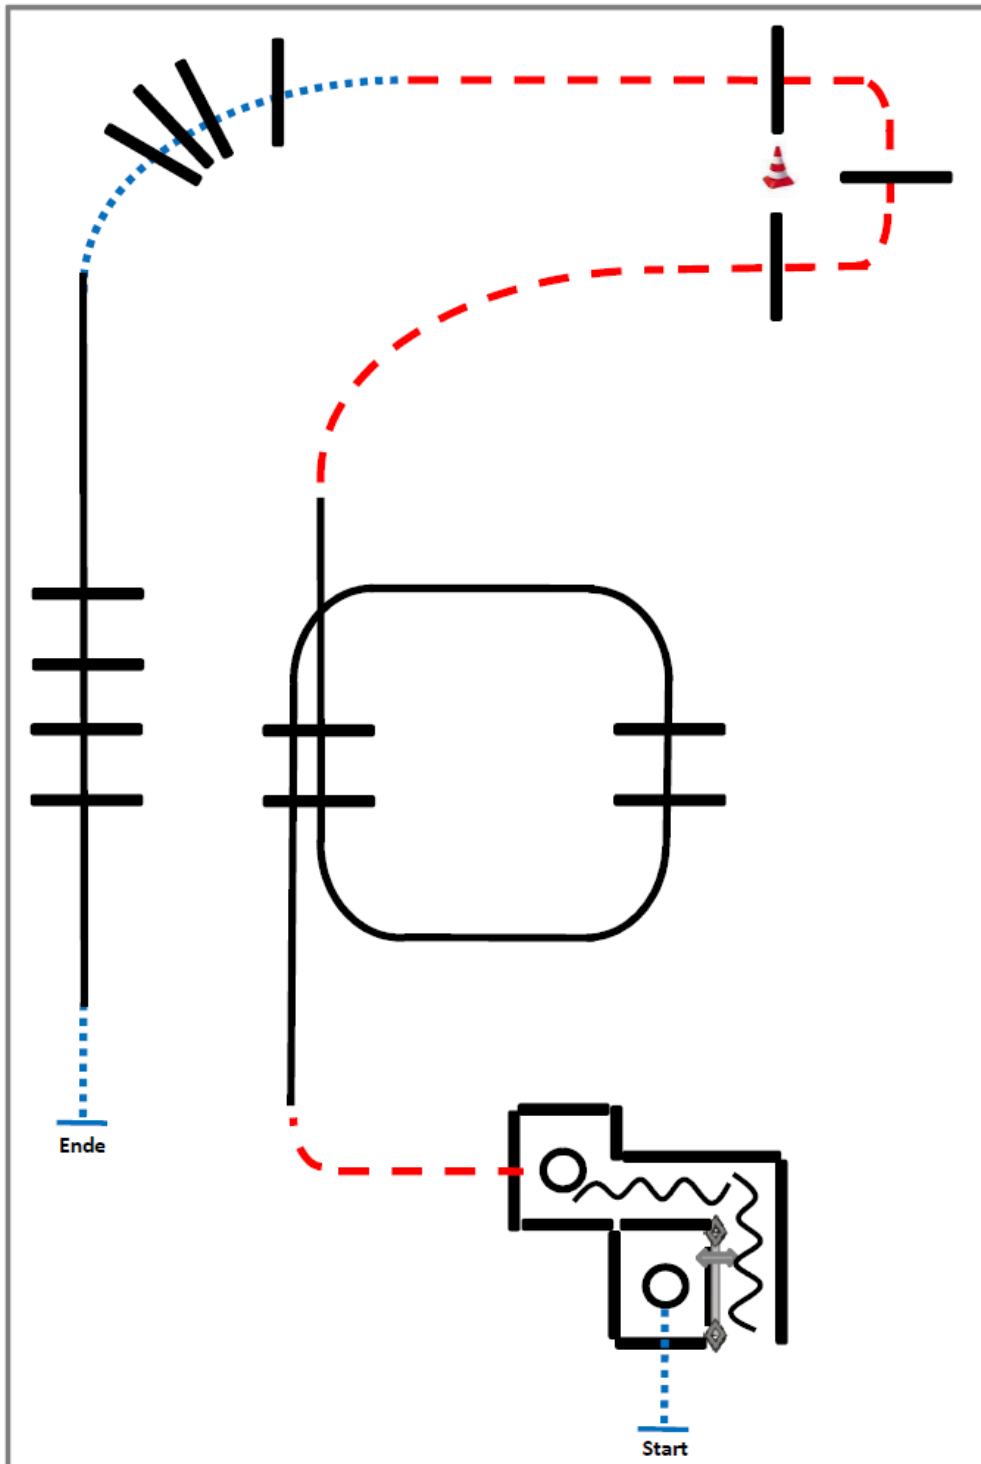

M-LK 1/2 jun TH

Qualipattern TH 2017 #1: LK 1/2 jun.

1) Walk in, box 360 **right**.
2) Ropegate with pole.
3) Back up.
4) Box 540 **left**, jog out.
5) Lope over.
6) Jog over.
7) Walk over.
8) Lope over, walk, stop.

	Back
	Lope
	Jog
	Walk
	Lead change flying/simple