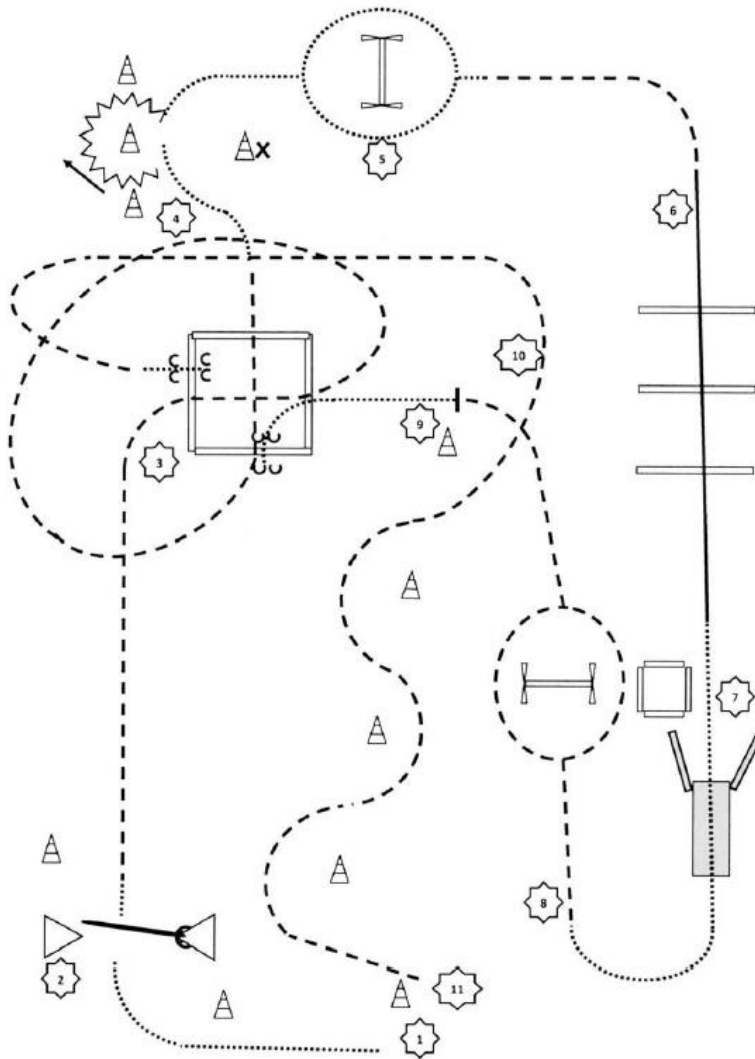

LK 1/2 H&D Trail

Horse & Dog Trail LK 1-2 2016#2

Horse & Dog Trail LK 1-2 2016#2

	Pferd & Reiter	Hund
1	An Pylone anhalten, Walk zu 2.	Hund ableinen. Hund bei Fuß.
2	Tor rückwärts öffnen, Tor schließen. Walk .Jog zu 3.	Hund an Pylone ablegen. Hund durch das Tor abrufen, zur Pylone schicken, ablegen. Hund bei Fuß.
3	Jog over. Walk zu 4.	Hund bei Fuß durch Box. Hund bei Fuß.
4	Back up. Walk zu 5.	Hund an Pylone mit dem X ablegen. . Hund bei Fuß.
5	Walk li. oder re. am Sprung vorbei . Jog zu 6.	Hund springt. Hund bei Fuß.
6	Lope over 3 Stangen. Walk zu 7.	Hund bei Fuß. Hund bei Fuß.
7	Walk über die Brücke. Walk zu 8.	Hund in Box ablegen. Hund über die Brücke abrufen. Hund bei Fuß.
8	Jog li. oder re. am Sprung vorbei . Jog zu 9.	Hund springt über den Sprung. Hund bei Fuß.
9	An Pylone anhalten. Walk over, Sidepass rechts. Walk out. Jog zu 10.	Hund bei Pylone ablegen. Hund durch die Box abrufen. Hund bei Fuß.
10	Jog Slalom. Jog zu 11.	Hund bei Fuß. Hund bei Fuß.
11	Anhalten, absteigen.	Hund anleinen.

Erklärung:

Sprung sollte 20 cm bis 40 cm hoch sein
(erhöhte Stange, Cavaletti, o.ä.).